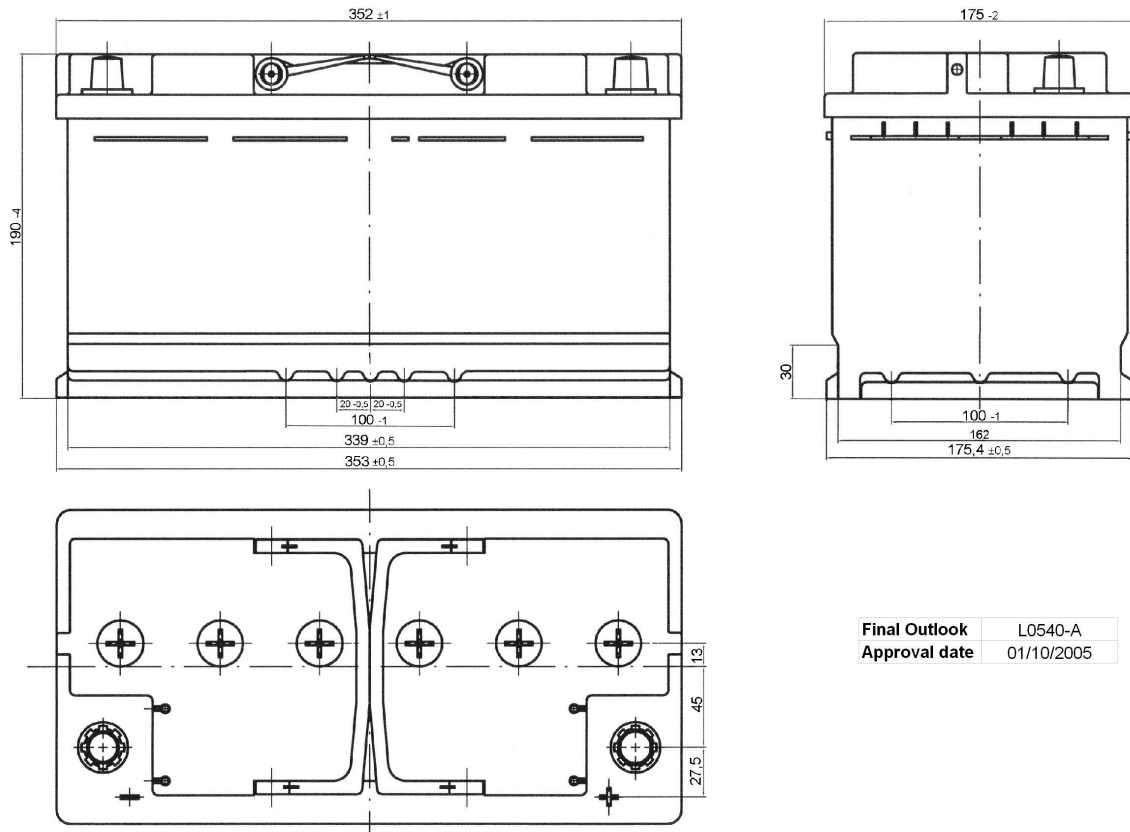

Central Article Code: L05080R40-A
 Local Code: ET650

Created: 08/09/2005
 Modified: 05/09/2018

PERFORMANCES

Voltage (V):	12 V
C20 (Ah):	100.0 20 h
Cranking (A):	800 EN
Charge:	WET
Technology:	Semi-Traction
Grid:	4% Sb
Vibration:	V3 (30Hz+/-2Hz/6g/20h)
Endurance:	300 cycles@75%

STD. DIMENSIONS

Length (mm ± 2):	353
Width (mm ± 2):	175
Height (mm ± 2):	190
Total Weight (kg ± 5%):	26.50

All figures show nominal values. Tolerances are according to EN50342 and applicable European Regulations.

CONTAINER

Type:	L05	WHITE
Hold Down:	B13	
H.D. Adapter:	No	

COVER

Type:	Kamina with handle	WHITE
Polarity:	ETN 0	
Terminals:	EN taper post	
Terminal Adapter:	No	
SOCI:	No	
Ventilation:	Central	
Filter:	No	
Lateral Plug:	No	

PLUGS

Type:	6 x M18K	WHITE
-------	----------	-------

HANDLES

Type:	2 x Integrated	BLACK
-------	----------------	-------

OTHERS

Degassing Tube:	No
-----------------	----