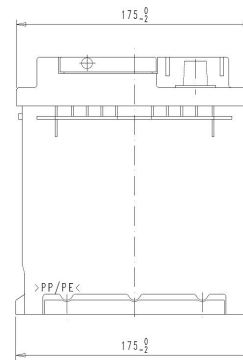

Central Article Code: L06095C05-F
Local Code: EL1050

Created: 18/04/2018
Modified: 31/07/2020

Final Outlook	L0605-F
Approval date	15/06/2018

PERFORMANCES

Voltage (V):	12 V	
C20 (Ah):	105.0	20 h
Cranking (A):	950	EN2 CCA
Charge:	WET	
Technology:	Vented/Flooded	
Grid:	Ca/Ca	
Vibration:	Manufactured Specific	
Endurance:	FIAT Requirement (MHF)	

CONTAINER

Type:	L06	BLACK
Hold Down:	B13	
H.D. Adapter:	No	

COVER

Type:	Double with Integrat	BLACK
Polarity:	ETN 0	
Terminals:	EN taper post	
Terminal Adapter:	No	
SOCI:	No	
Ventilation:	Central	
Filter:	2 Filters	
Lateral Plug:	Standard	Left side BLACK shape

STD. DIMENSIONS

Length (mm ± 2):	392
Width (mm ± 2):	175
Height (mm ± 2):	190
Total Weight (kg ± 5%):	27.20

PLUGS

Type:	1 x Vent Sealed (STE)	BLACK

HANDLES

Type:	2 x Integrated	BLACK

OTHERS

Degassing Tube:	No

All figures show nominal values. Tolerances are according to EN50342 and applicable European Regulations.