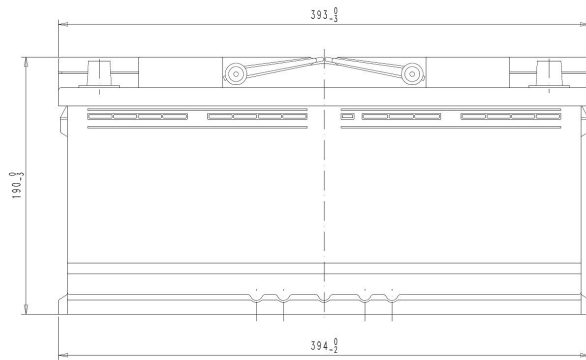

Central Article Code: L06095C05-F
Local Code: EL1050

Created: 18/04/2018
Modified: 31/07/2020

Final Outlook	L0605-F
Approval date	15/06/2018

PERFORMANCES

Voltage (V):	12 V	
C20 (Ah):	105.0	20 h
Cranking (A):	950	EN2 CCA
Charge:	WET	
Technology:	Vented/Flooded	
Grid:	Ca/Ca	
Vibration:	Manufactured Specific	
Endurance:	FIAT Requirement (MHF)	

CONTAINER

Type:	L06	BLACK
Hold Down:	B13	
H.D. Adapter:	No	

COVER

Type:	Double with Integrat	BLACK
Polarity:	ETN 0	
Terminals:	EN taper post	
Terminal Adapter:	No	
SOCI:	No	
Ventilation:	Central	
Filter:	2 Filters	
Lateral Plug:	Standard	Left side BLACK shape

STD. DIMENSIONS

Length (mm ± 2):	392
Width (mm ± 2):	175
Height (mm ± 2):	190
Total Weight (kg ± 5%):	27.20

PLUGS

Type:	1 x Vent Sealed (STE)	BLACK

HANDLES

Type:	2 x Integrated	BLACK

OTHERS

Degassing Tube:	No

All figures show nominal values. Tolerances are according to EN50342 and applicable European Regulations.