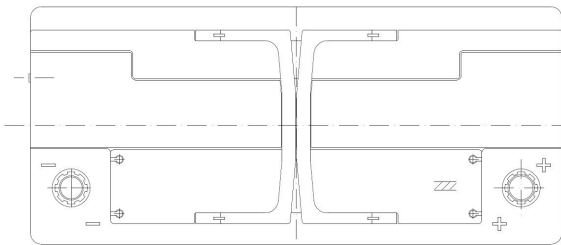

Central Article Code: L06095C05-F
Local Code: EL1050

Created: 18/04/2018
Modified: 31/07/2020

Final Outlook	L0605-F
Approval date	15/06/2018

PERFORMANCES

Voltage (V):	12 V	
C20 (Ah):	105.0	20 h
Cranking (A):	950	EN2 CCA
Charge:	WET	
Technology:	Vented/Flooded	
Grid:	Ca/Ca	
Vibration:	Manufactured Specific	
Endurance:	FIAT Requirement (MHF)	

CONTAINER

Type:	L06	BLACK
Hold Down:	B13	
H.D. Adapter:	No	

COVER

Type:	Double with Integrat	BLACK
Polarity:	ETN 0	
Terminals:	EN taper post	
Terminal Adapter:	No	
SOCI:	No	
Ventilation:	Central	
Filter:	2 Filters	
Lateral Plug:	Standard	Left side BLACK shape

STD. DIMENSIONS

Length (mm ± 2):	392
Width (mm ± 2):	175
Height (mm ± 2):	190
Total Weight (kg ± 5%):	27.20

PLUGS

Type:	1 x Vent Sealed (STE)	BLACK

HANDLES

Type:	2 x Integrated	BLACK

OTHERS

Degassing Tube:	No

All figures show nominal values. Tolerances are according to EN50342 and applicable European Regulations.