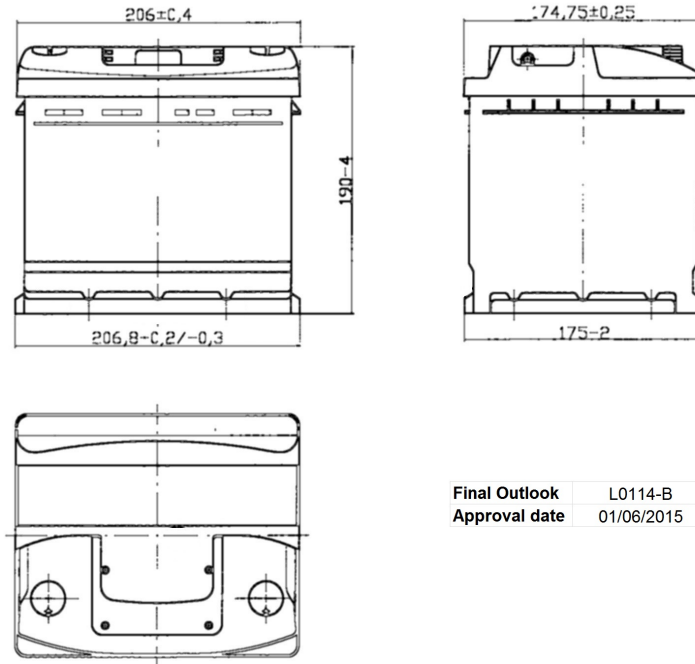

Central Article Code: L01036C14-B
Local Code: EC440

Created: 22/09/2005
Modified: 10/01/2023

Final Outlook	L0114-B
Approval date	01/06/2015

PERFORMANCES

Voltage (V):	12 V	
C20 (Ah):	44.0	20 h
Cranking (A):	360	EN
Charge:	WET	
Technology:	Vented/Flooded	
Grid:	Ca/Ca	
Vibration:	V1 (30Hz+/-2Hz/3g/2h)	
Endurance:	E1 (180 cycles@25%)	

STD. DIMENSIONS

Length (mm ± 2):	207
Width (mm ± 2):	175
Height (mm ± 2):	190
Total Weight (kg ± 5%):	11.00

All figures show nominal values. Tolerances are according to EN50342 and applicable European Regulations.

CONTAINER

Type:	L01	BLACK
Hold Down:	B13	
H.D. Adapter:	No	

COVER

Type:	NPR	BLACK
Polarity:	ETN 0	
Terminals:	EN taper post	
Terminal Adapter:	No	
SOCI:	No	
Ventilation:	Central	
Filter:	2 Filters	
Lateral Plug:	Standard shape	Right side BLACK

PLUGS

Type:	1 x NPR (Manifold)	BLACK

HANDLES

Type:	1 x NPR (Thin)	BLACK

OTHERS

Degassing Tube:	No